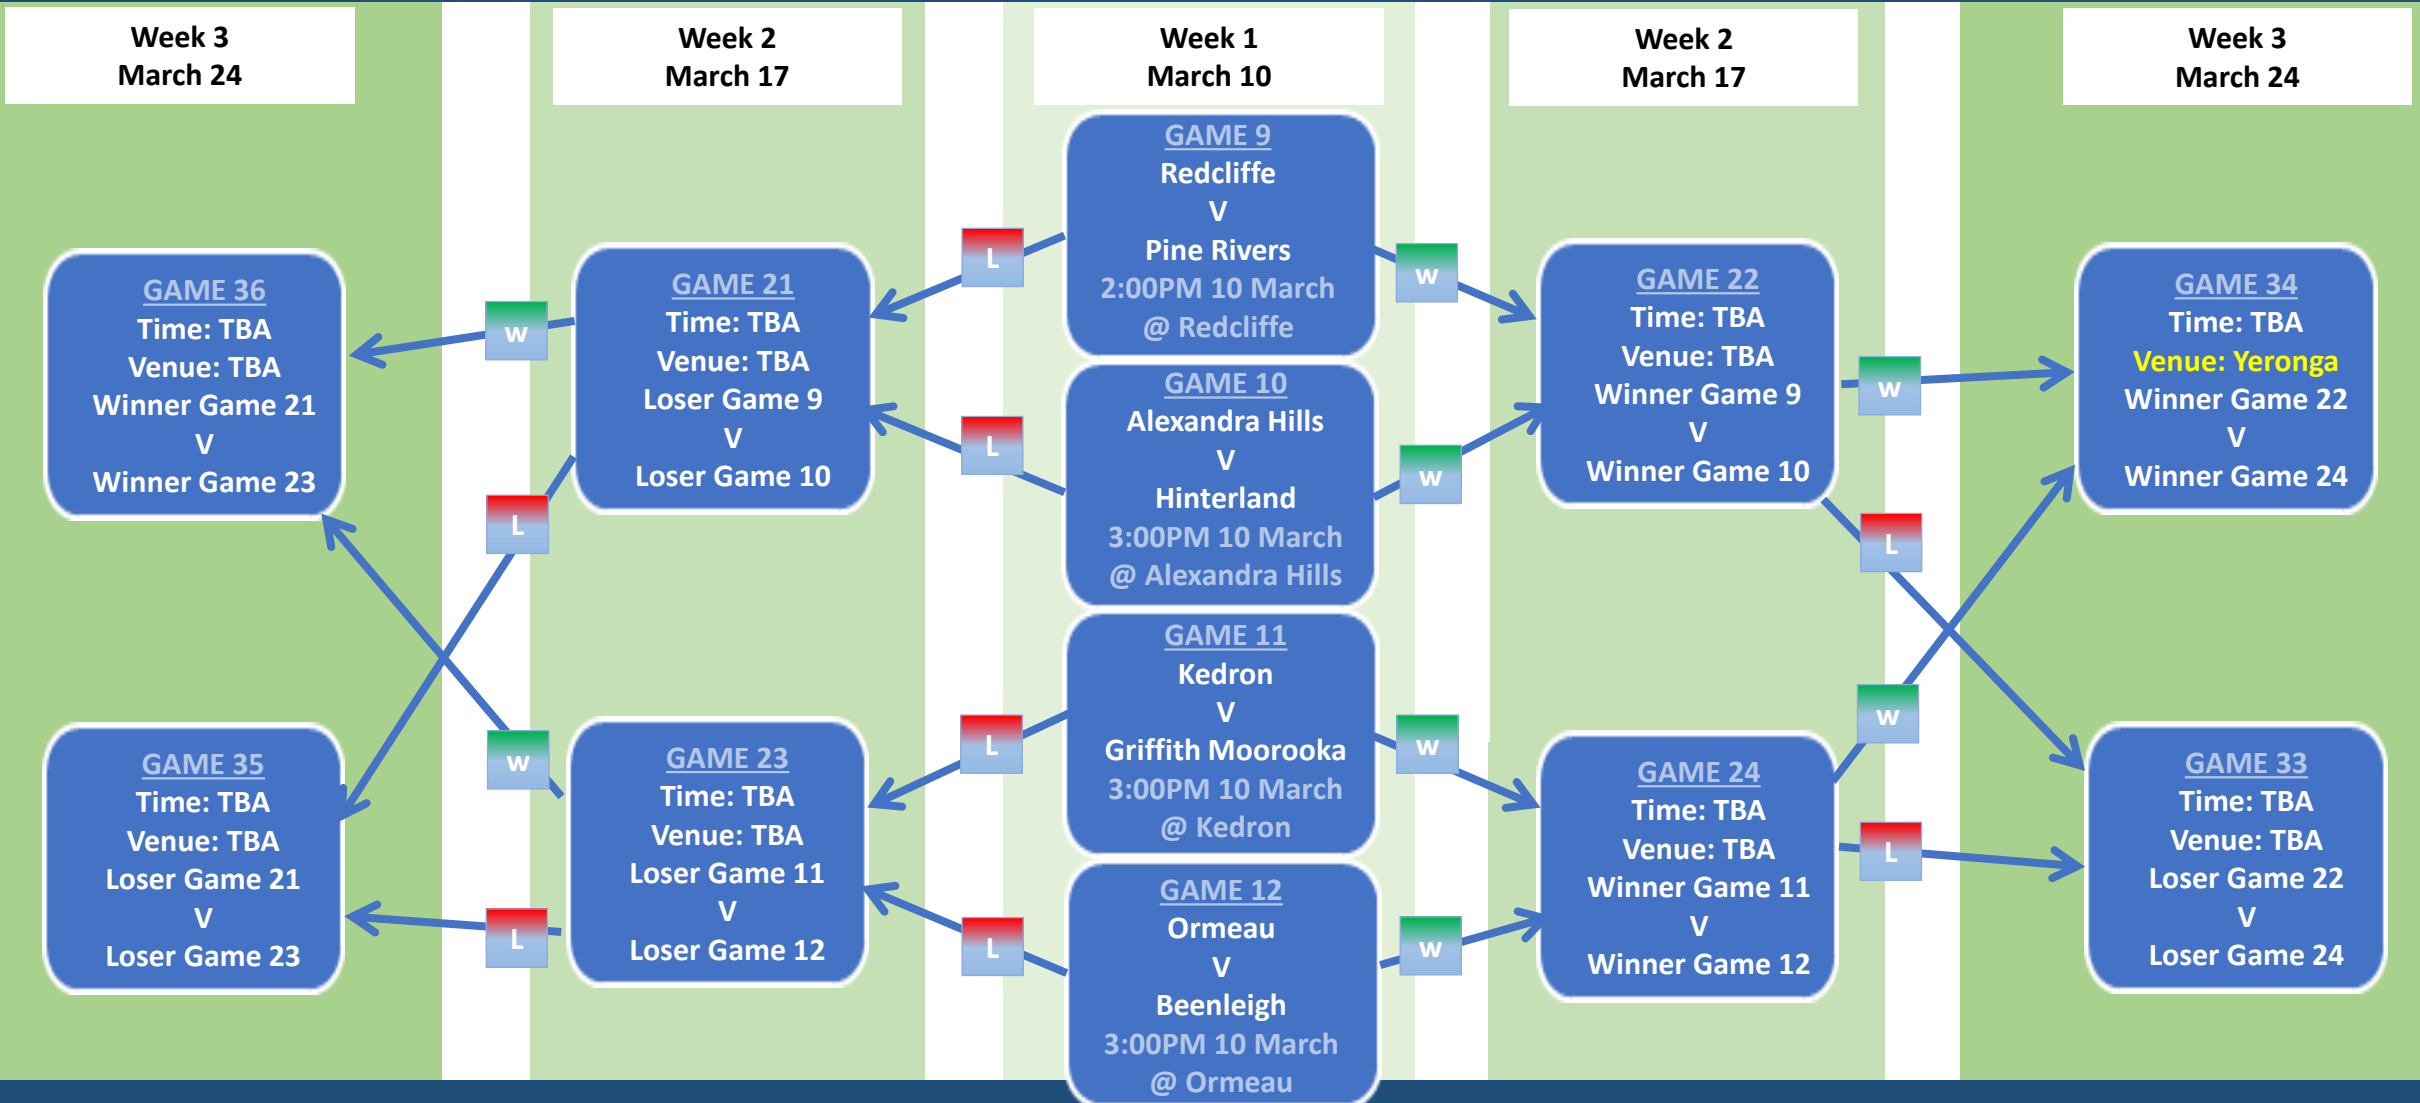

POOL A

- Aspley
- Caloundra
- Coorparoo
- Maroochydore
- Mayne
- Springwood
- University of Qld
- Yeronga

2018 ALPHA SPORT CUP PRESEASON COMPETITION

POOL B

- Bond University
- Burleigh
- Coolangatta
- Coomera
- Kenmore
- Moreton Bay
- Robina
- Victoria Point

2018 ALPHA SPORT CUP PRESEASON COMPETITION

POOL C

- Alexandra Hills
- Beenleigh
- Griffith Moorooka
- Hinterland
- Kedron
- Ormeau
- Pine Rivers
- Redcliffe

2018 ALPHA SPORT CUP PRESEASON COMPETITION