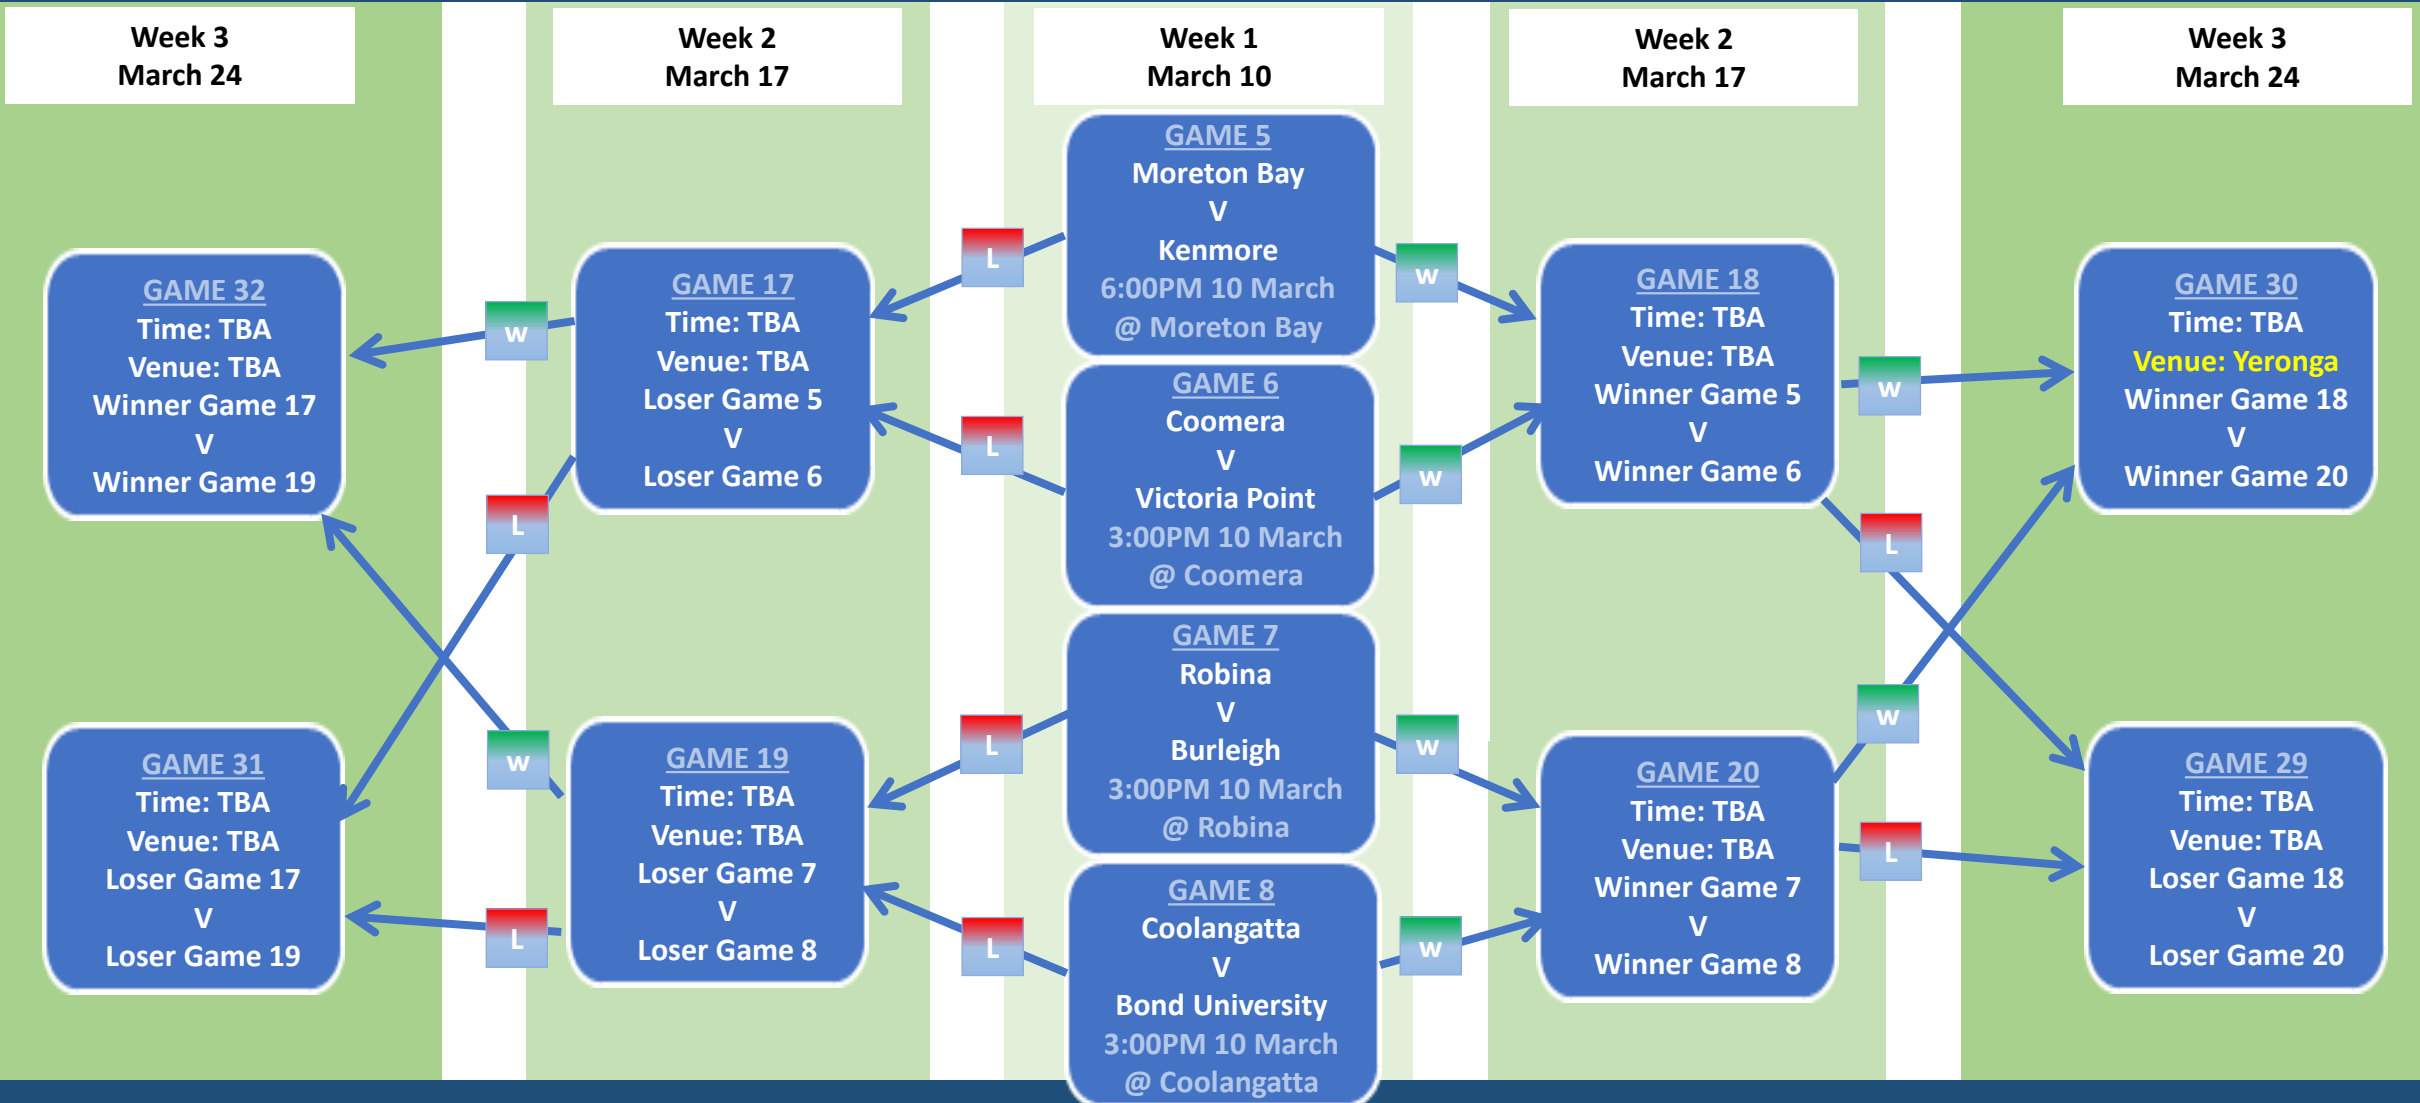

POOL A

- Aspley
- Caloundra
- Coorparoo
- Maroochydore
- Mayne
- Springwood
- University of Qld
- Yeronga

2018 ALPHA SPORT CUP PRESEASON COMPETITION

POOL B

- Bond University
- Burleigh
- Coolangatta
- Coomera
- Kenmore
- Moreton Bay
- Robina
- Victoria Point

2018 ALPHA SPORT CUP PRESEASON COMPETITION

POOL C

- Alexandra Hills
- Beenleigh
- Griffith Moorooka
- Hinterland
- Kedron
- Ormeau
- Pine Rivers
- Redcliffe

2018 ALPHA SPORT CUP PRESEASON COMPETITION