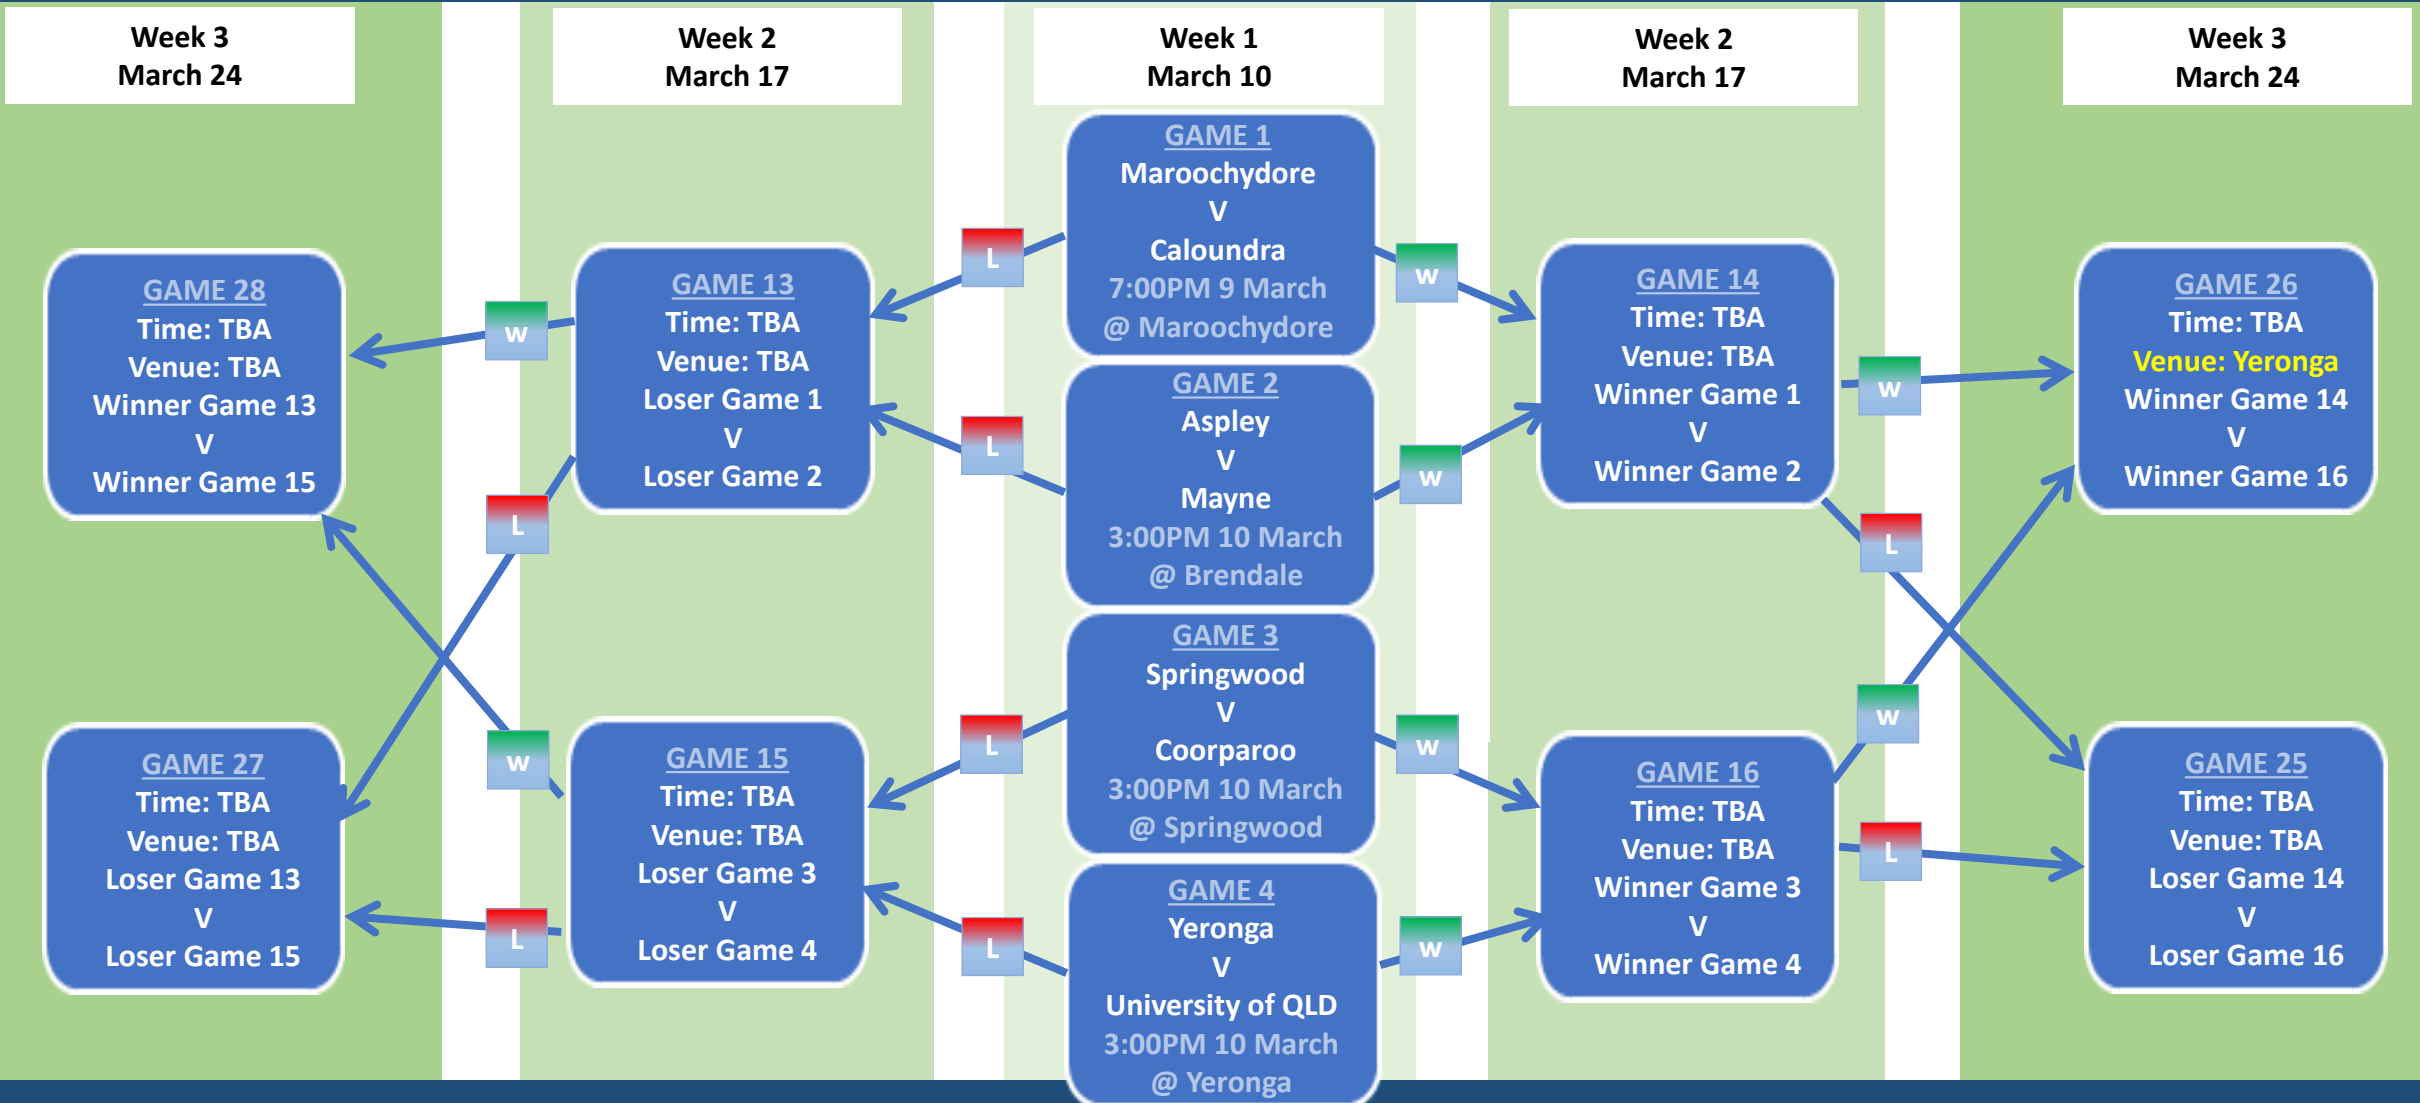

POOL A

- Aspley
- Caloundra
- Coorparoo
- Maroochydore
- Mayne
- Springwood
- University of Qld
- Yeronga

2018 ALPHA SPORT CUP PRESEASON COMPETITION

POOL B

- Bond University
- Burleigh
- Coolangatta
- Coomera
- Kenmore
- Moreton Bay
- Robina
- Victoria Point

2018 ALPHA SPORT CUP PRESEASON COMPETITION

POOL C

- Alexandra Hills
- Beenleigh
- Griffith Moorooka
- Hinterland
- Kedron
- Ormeau
- Pine Rivers
- Redcliffe

2018 ALPHA SPORT CUP PRESEASON COMPETITION