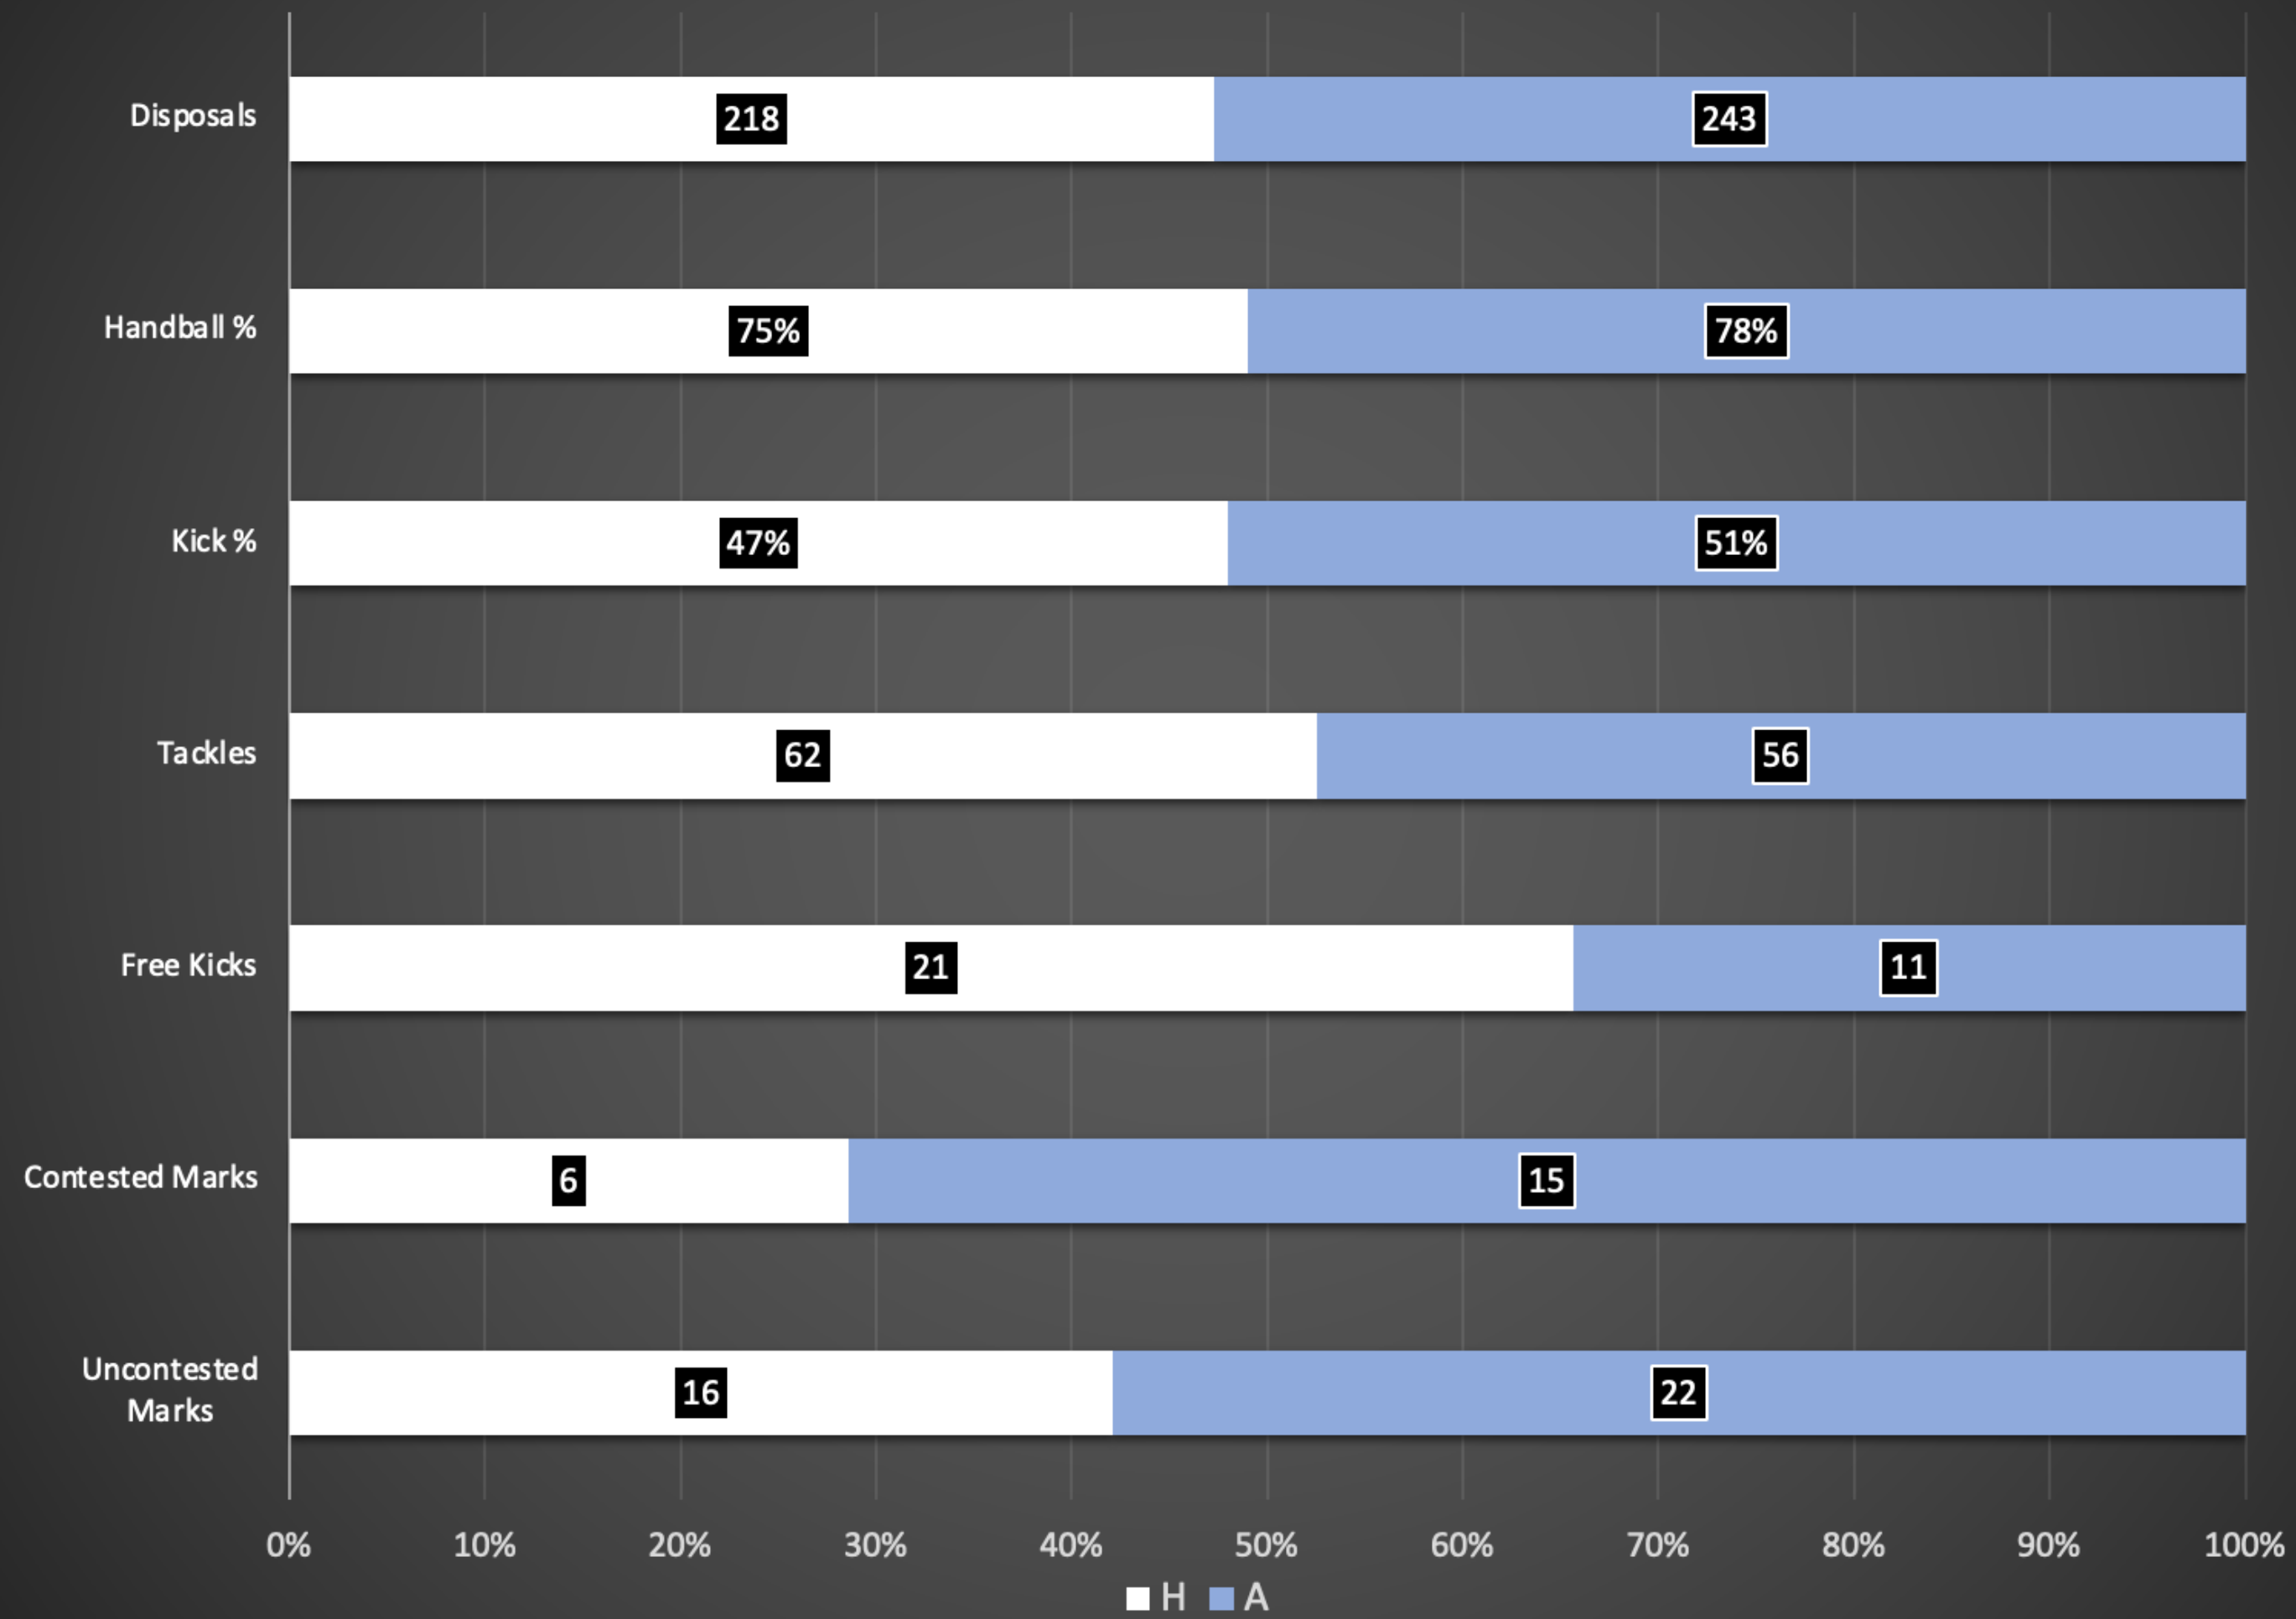

Match Summary