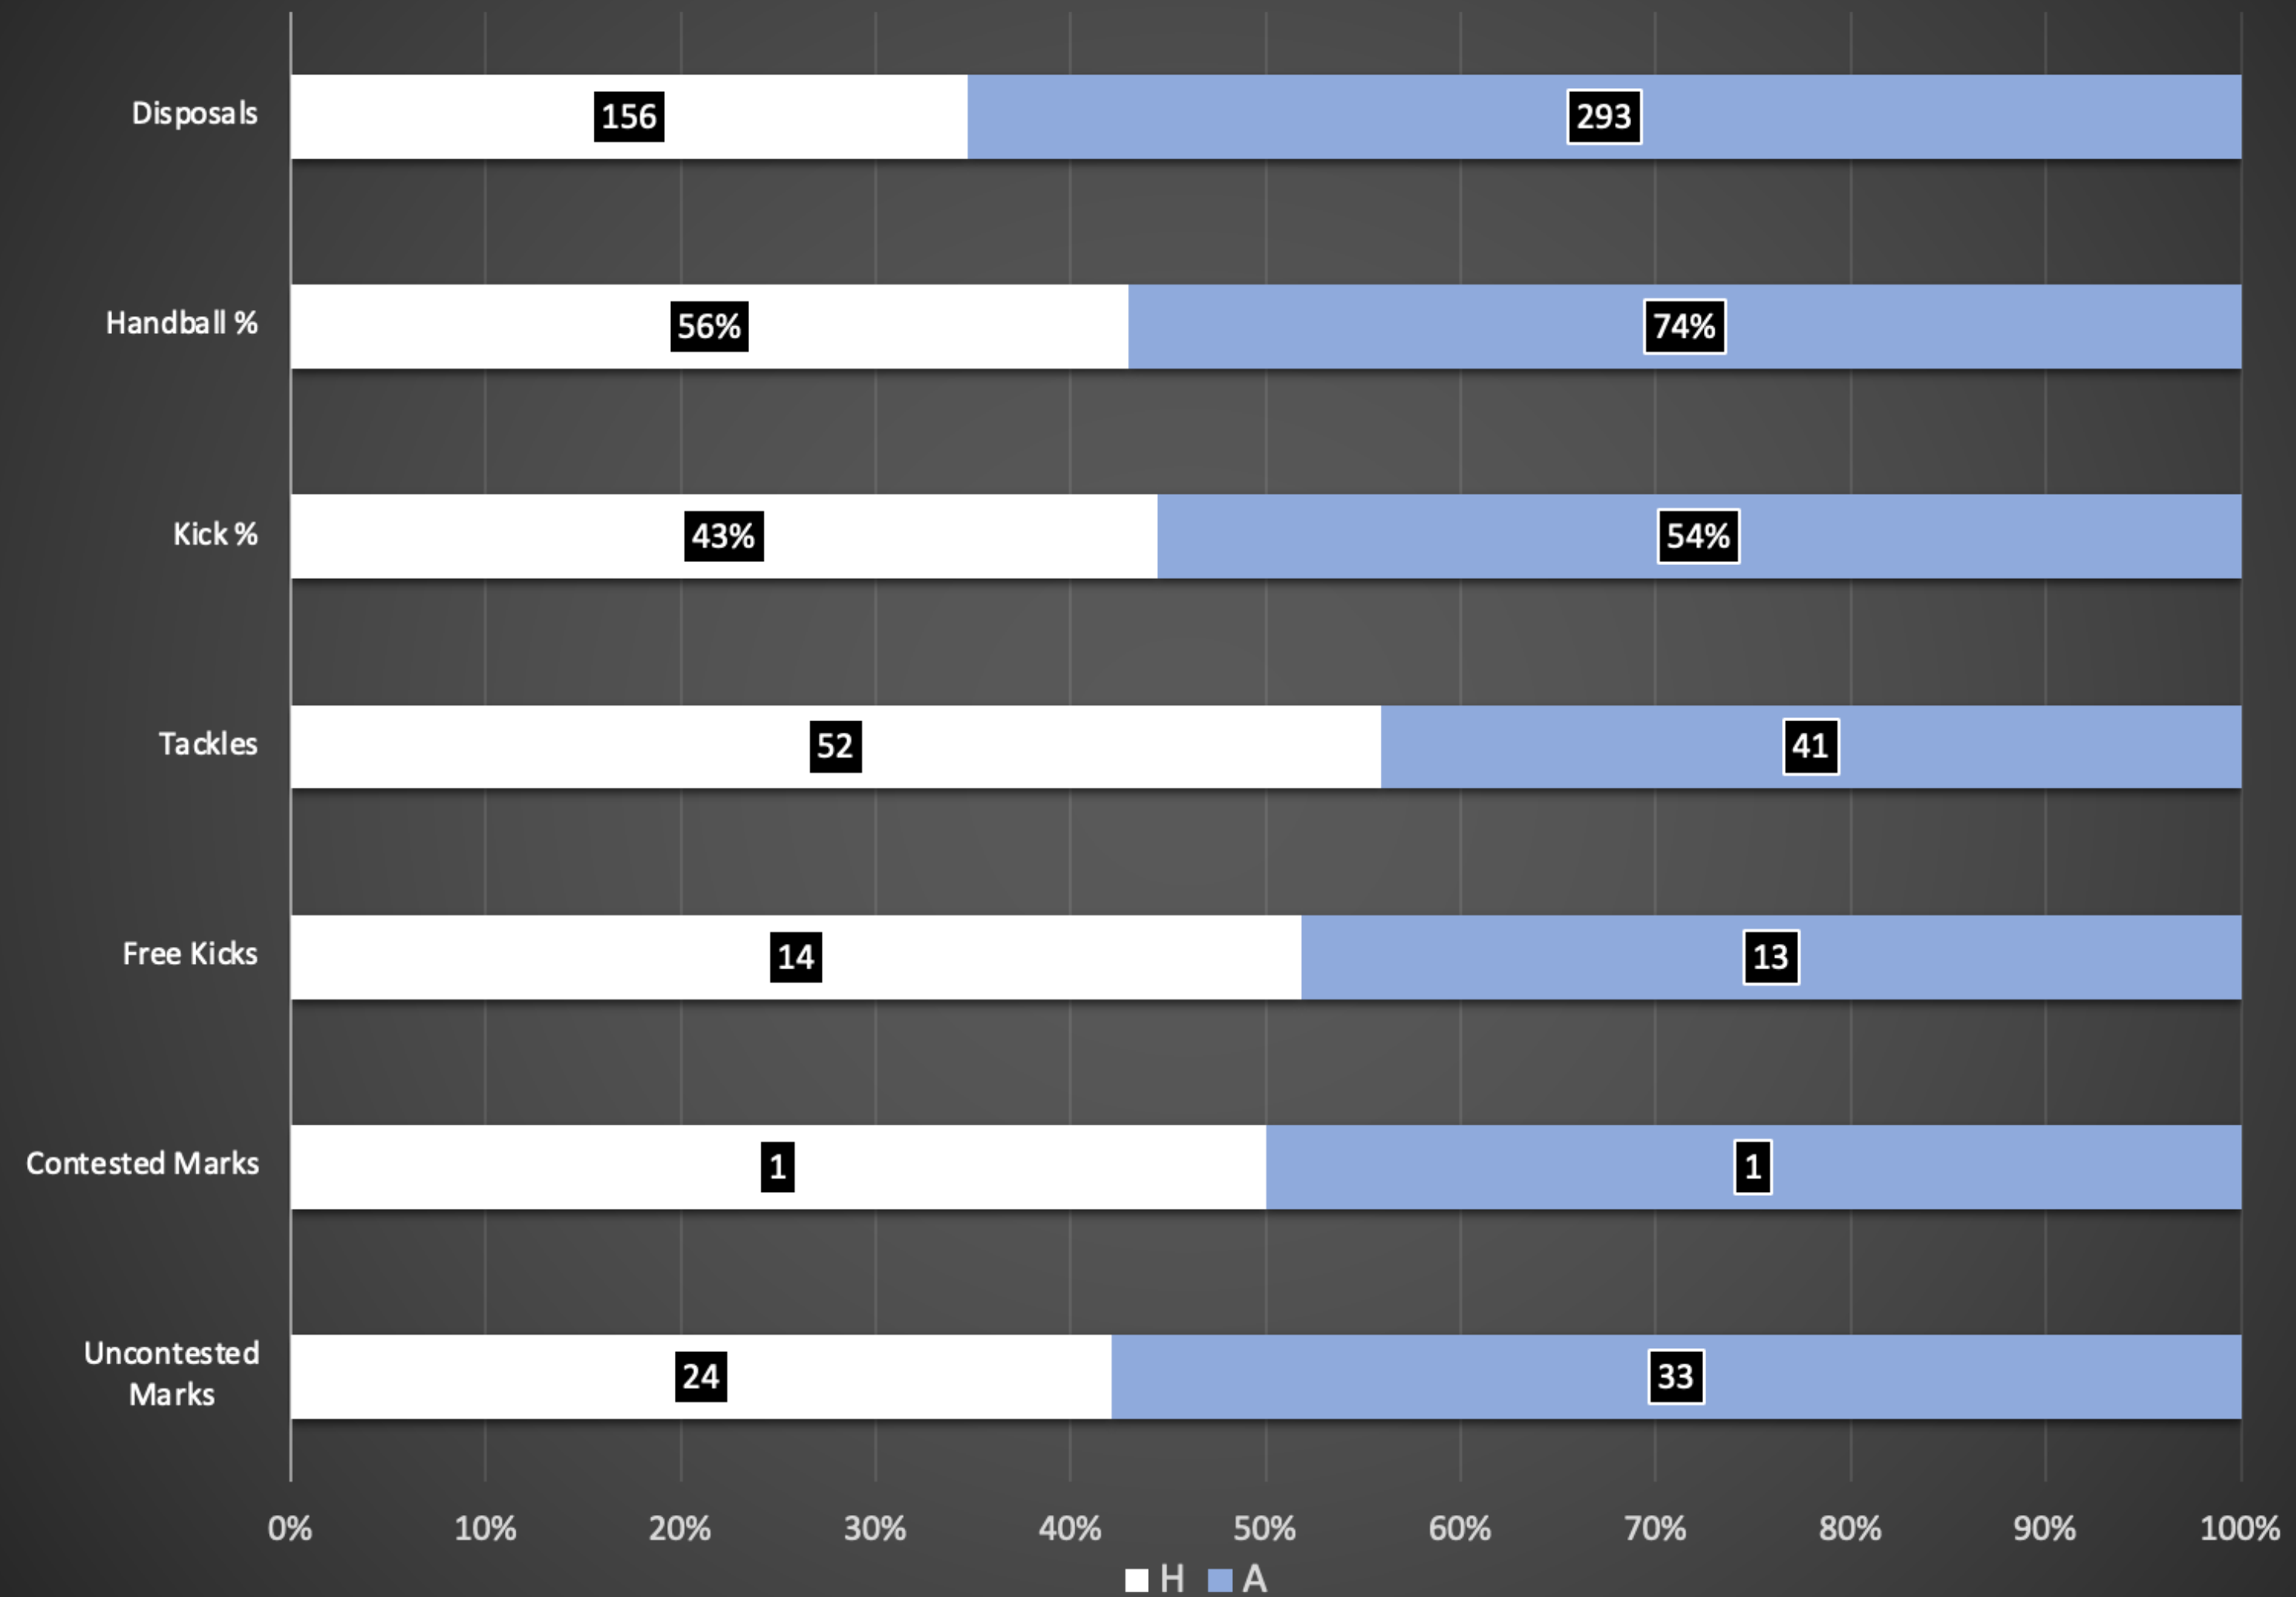

Match Summary