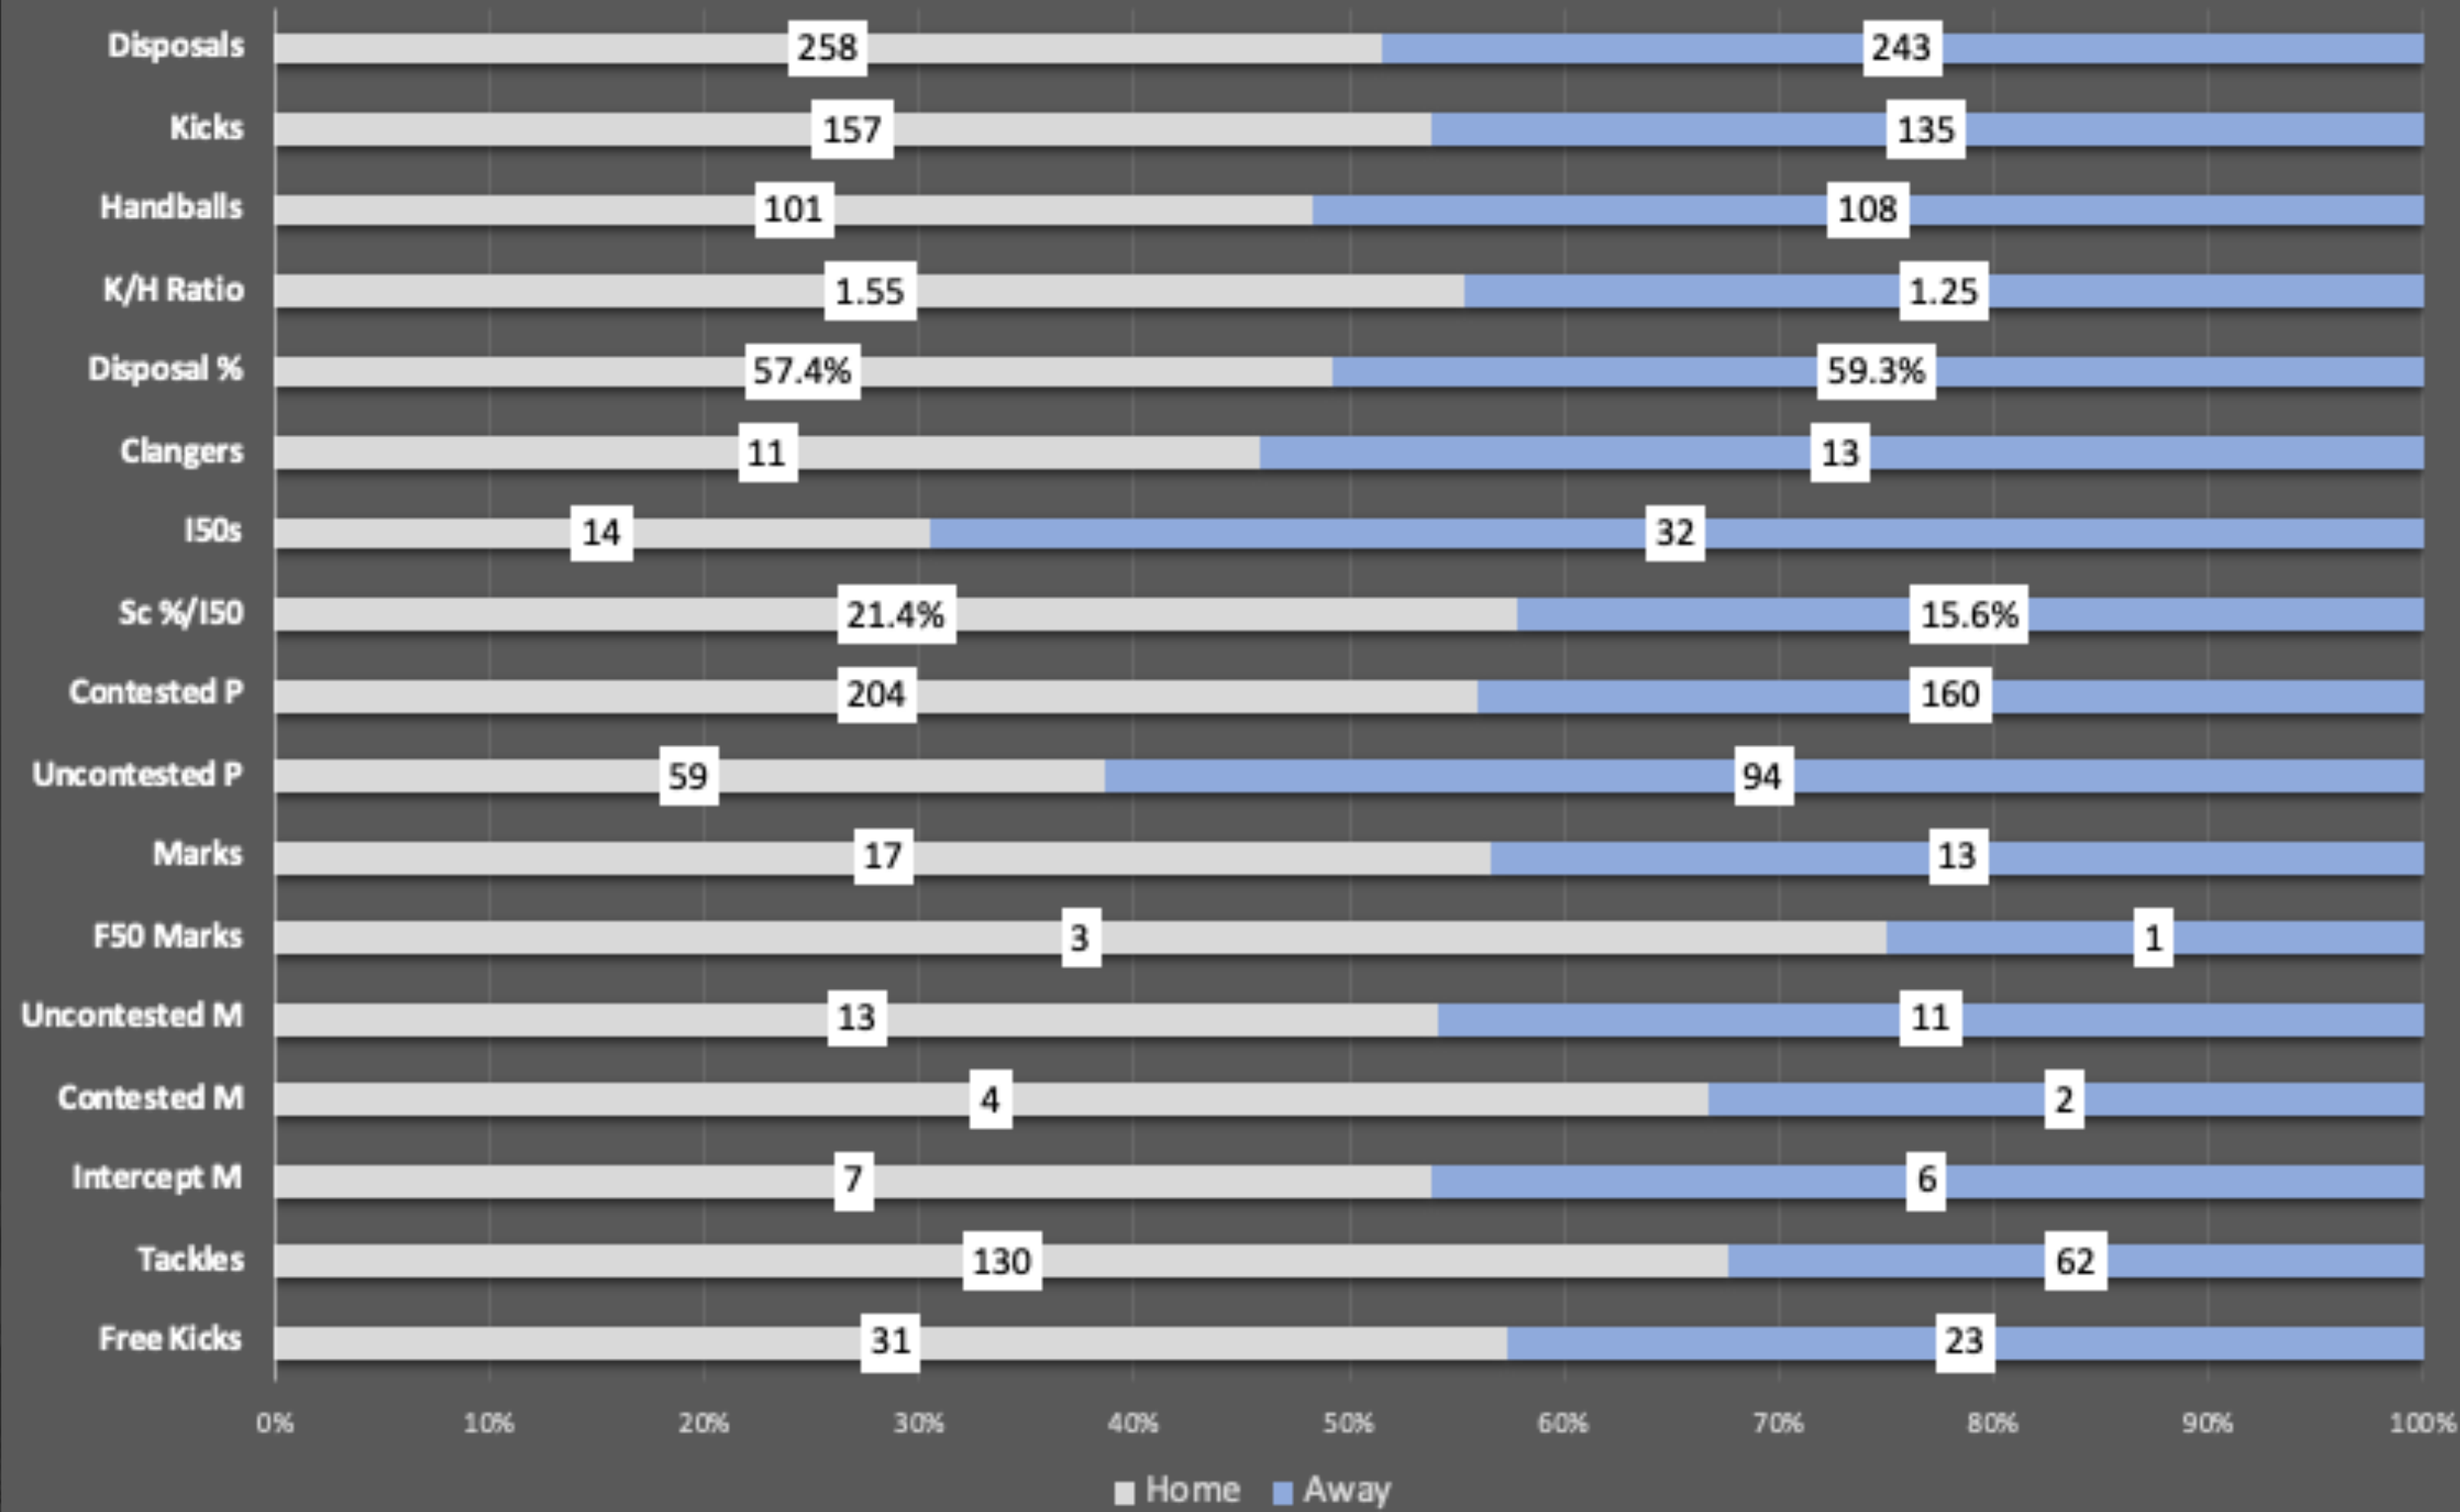

Match Overview

Overview

STAT TYPE	Home	Away	Diff
Disposals	258	243	15
Kicks	157	135	22
Handballs	101	108	-7
K/H Ratio	1.55	1.25	0.3
Disposal %	57.4%	59.3%	-1.9%
Clangers	11	13	-2
I50s	14	32	-18
Sc %/I50	21.4%	15.6%	5.8%
Contested P	204	160	44
Uncontested P	59	94	-35
Marks	17	13	4
F50 Marks	3	1	2
Uncontested M	13	11	2
Contested M	4	2	2
Intercept M	7	6	1
Tackles	130	62	68
Free Kicks	31	23	8

Game Leaders

Home	Disposals
47.Laura Blue	27
03.Sally Young	24
27.Megan Evans	19

Away	Disposals
17.Ella Smith	29
04.Courtney Daniec	23
24.Lilu Hung	22

Home	Contested
27.Megan Evans	22
03.Sally Young	18
47.Laura Blue	17

Away	Contested
04.Courtney Daniec	17
24.Lilu Hung	14
05.Lucy Pengelly	14

Home	Tackles
52.Renee Teys	12
20.Jenae Govan	11
27.Megan Evans	11

Away	Tackles
05.Lucy Pengelly	8
50.Phoebe Baird	7
24.Lilu Hung	6

Home	Clearances
27.Megan Evans	5
31.Jasmine Fretwell	3
41.Jo Miller	3

Away	Clearances
04.Courtney Daniec	3
17.Ella Smith	3
37.Rania Crozier	2