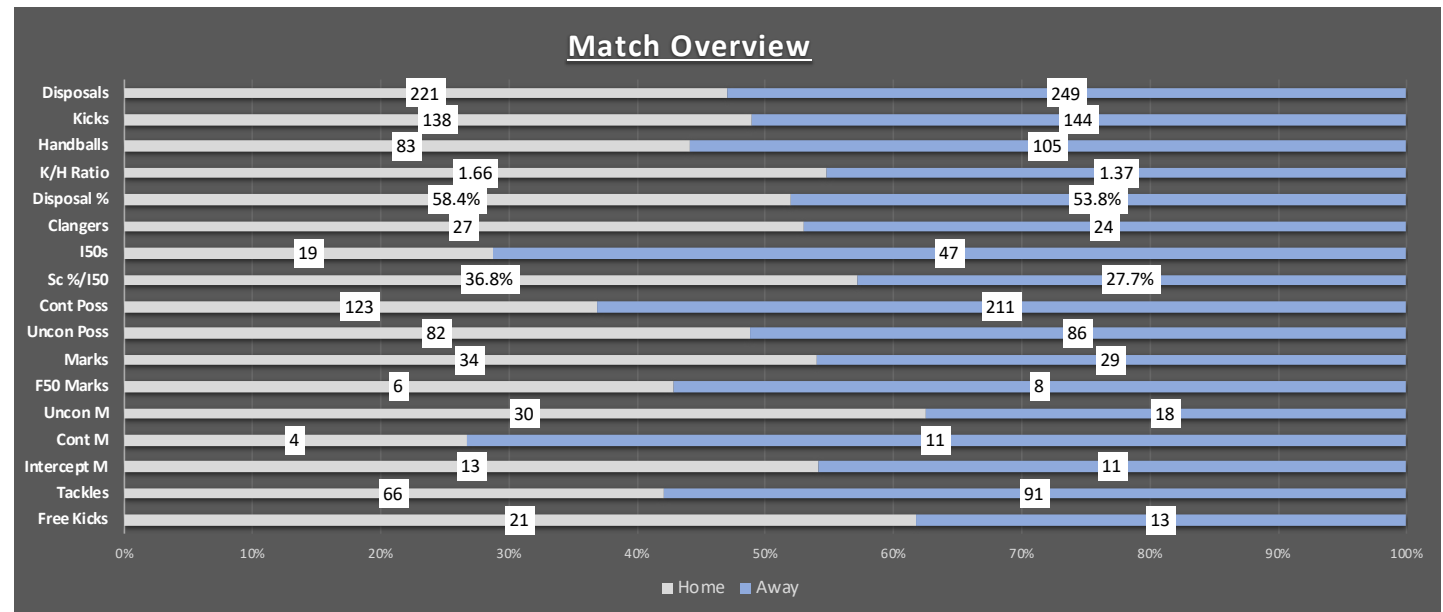

Overview	Home	Away	Diff
Disposals	221	249	-28
Kicks	138	144	-6
Handballs	83	105	-22
K/H Ratio	1.66	1.37	0.29
Disposal %	58.4%	53.8%	4.6%
Clangers	27	24	3
I50s	19	47	-28
Sc %/I50	36.8%	27.7%	9.2%
Cont Poss	123	211	-88
Uncon Poss	82	86	-4
Marks	34	29	5
F50 Marks	6	8	-2
Uncon M	30	18	12
Cont M	4	11	-7
Intercept M	13	11	2
Tackles	66	91	-25
Free Kicks	21	13	8

Stoppage	Home	Away	Diff
BU	11	14	-3
CSB	3	8	-5
TI	4	8	-4
Total CLR	18	30	-12
Hit Outs	39	34	5
Hit Outs TA	1	6	-5

Offence	Home	Away	Diff
I50s	19	47	-28
Sc %/I50	36.8%	27.7%	9.2%
Deep	8	14	-6
Shallow	11	33	-22
F50 Marks	6	8	-2
R. Behinds	1	0	1

Possession	Home	Away	Diff
Loose Ball	77	42	35
Hard Ball	32	158	-126
Frees For	21	13	8
Cont M	4	11	-7
Total Cont	123	211	-88
HB Rec	46	57	-11
Gathers	6	11	-5
Uncon M	30	18	12
Total Uncon	82	86	-4

GAME LEADERS

HOME				AWAY			
Player	Disposals	Player	Tackles	Player	Disposals	Player	Tackles
09.Abby Hewett	19	05.Lucy Pengelly	9	17.Stephanie O'Brien	32	02.Madi Crowley-Long	11
08.Maddison Kawa	18	42.Isabella Kotatis	8	66.Kaitlyn Day	27	48.Tarryn Meyer	9
21.Ashleigh Williamson	18	32.Bree McKenzie	6	11.Sharni Webb	27	11.Sharni Webb	8
04.Courtney Daniec	18						

Player	CP	Player	CLR	Player	CP	Player	CLR
08.Maddison Kawa	17	38.Finn Davies	4	66.Kaitlyn Day	26	17.Stephanie O'Brien	9
09.Abby Hewett	12	40.Rachael Vetter	3	11.Sharni Webb	24	66.Kaitlyn Day	6
23.Angela Lingard	11	08.Maddison Kawa	3	17.Stephanie O'Brien	19	11.Sharni Webb	5
		05.Lucy Pengelly	3